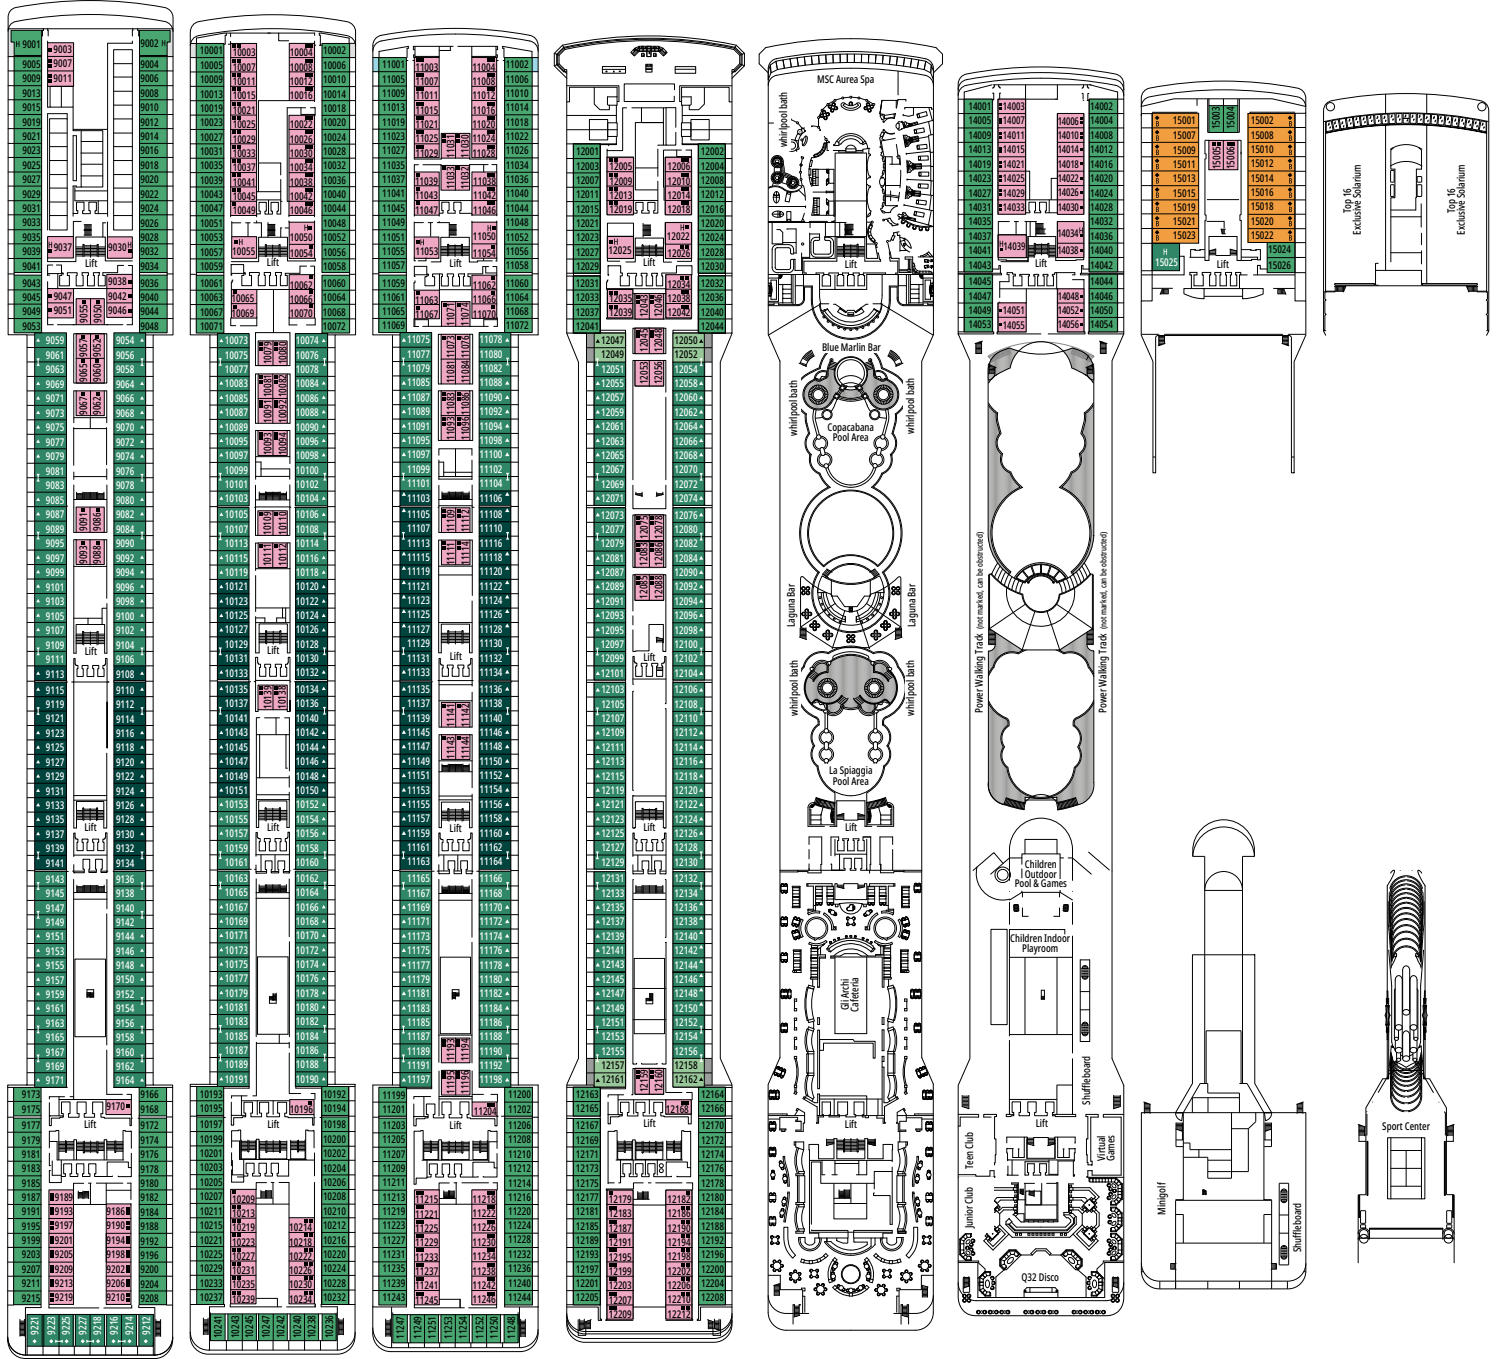

MSC MUSICA

TECHNICAL CHARACTERISTICS OF THE SHIP

RECEPTION-GUEST SERVICE

TECHNICAL CHARACTERISTICS OF THE SHIP

GROSS TONNAGE	92.409
LENGTH / BEAM / HEIGHT	293,80 m / 32,20 m / 59,64 m
DECKS	16, incl. 13 for guests
LIFTS	13
VOLTAGE (IN CABIN)	110/220 volts
MAXIMUM SPEED	23 knots
STABILIZERS	Stabilized with 2 fins
NUMBER OF PASSENGERS	3.223
NUMBER OF CABINS	1.275, incl. 17 for guests with disabilities or reduced mobility
CREW MEMBERS	Approx. 987
POOLS	3, incl. 1 for children
WHIRLPOOLS	4 whirlpool baths

Ship configuration, data and descriptions may be subject to change depending on the season and on the destination and must be verified at the time of booking.

DECK 4
ANDANTE

DECK 5
GRAZIOSO

DECK 6
BRILLANTE

DECK 7
MAESTOSO

DECK 8
FORTE

BLUE MARLIN BAR

MSC AUREA SPA

DECK 9
INTERMEZZO

DECK 10
MINUETTO

DECK 11
ADAGIO

DECK 12
VIRTUOSO

DECK 13
VIVACE

DECK 14
CAPRICCIO

DECK 15
CANTATA

DECK 16
SPORT