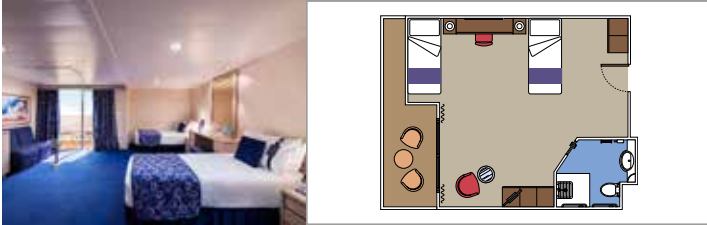

BALCONY

Available in:

- › **Premium Balcony (BL2)**
  cabin size ≈28m²; Balcony size ≈5m²; medium deck location (deck 15)
- › **Deluxe Balcony (BR1)**
  cabin size ≈28m²; Balcony size ≈5m²; medium deck location (deck 9)