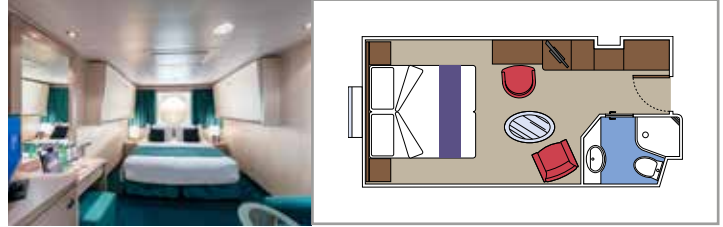

DELUXE OCEAN VIEW

OR1

≈16
5
4

› Low deck location