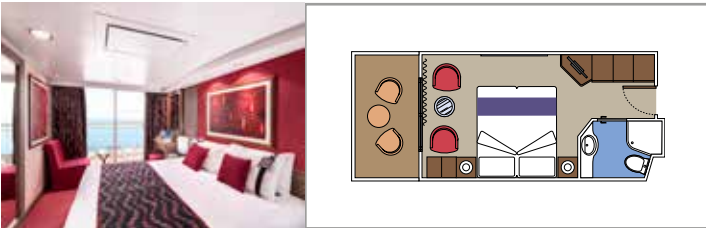

DELUXE BALCONY

BR1

≈15
≈5
8-9
2

› Low deck location