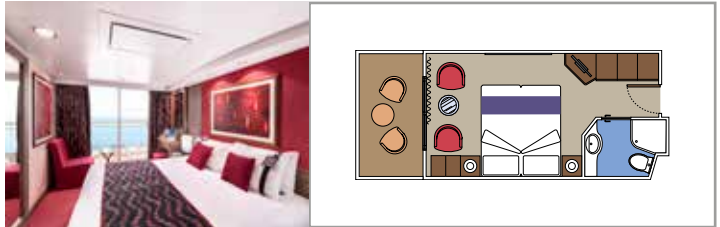

SUITE AUREA

INCLUDED FACILITIES

- Sitting area with sofa
- Spacious wardrobe
- Comfortable double or single beds (on request)
- Bathroom with bathtub, vanity area with hairdryer
- Interactive TV, telephone, safe, minibar and air conditioning
- Wifi connection available (for a fee)

BALCONY

INCLUDED FACILITIES

- Sitting area with sofa
- Comfortable double or single beds (on request)*
- Bathroom with shower, vanity area with hairdryer
- Interactive TV, telephone, safe, minibar and air conditioning
- Wifi connection available (for a fee)

› Medium deck location

PREMIUM BALCONY

BL1

 ≈18
  ≈5
  8-9
  4

› Low deck location

DELUXE BALCONY

BR2

 ≈15
  ≈5
  10-15
  2

- Window with sea view
- Relaxing armchair
- Comfortable double or single beds (on request)*
- Bathroom with shower, vanity area with hairdryer
- Interactive TV, telephone, safe, minibar and air conditioning
- Wifi connection available (for a fee)