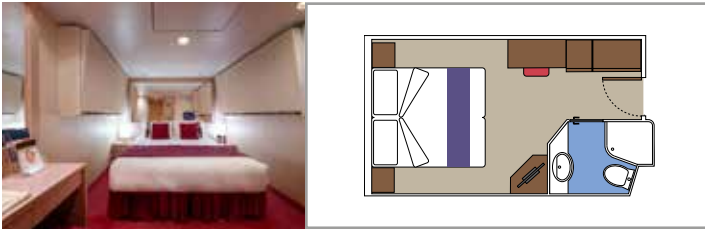

INTERIOR

INCLUDED FACILITIES

Comfortable double or single beds (on request)*

Bathroom with shower, vanity area and hairdryer

Interactive TV, telephone, safe, minibar and air conditioning

Wifi connection available (for a fee)

*Cabin for guests with disabilities or reduced mobility has only single beds.

DELUXE INTERIOR

IR2

≈14
12-15
4

› Medium deck location