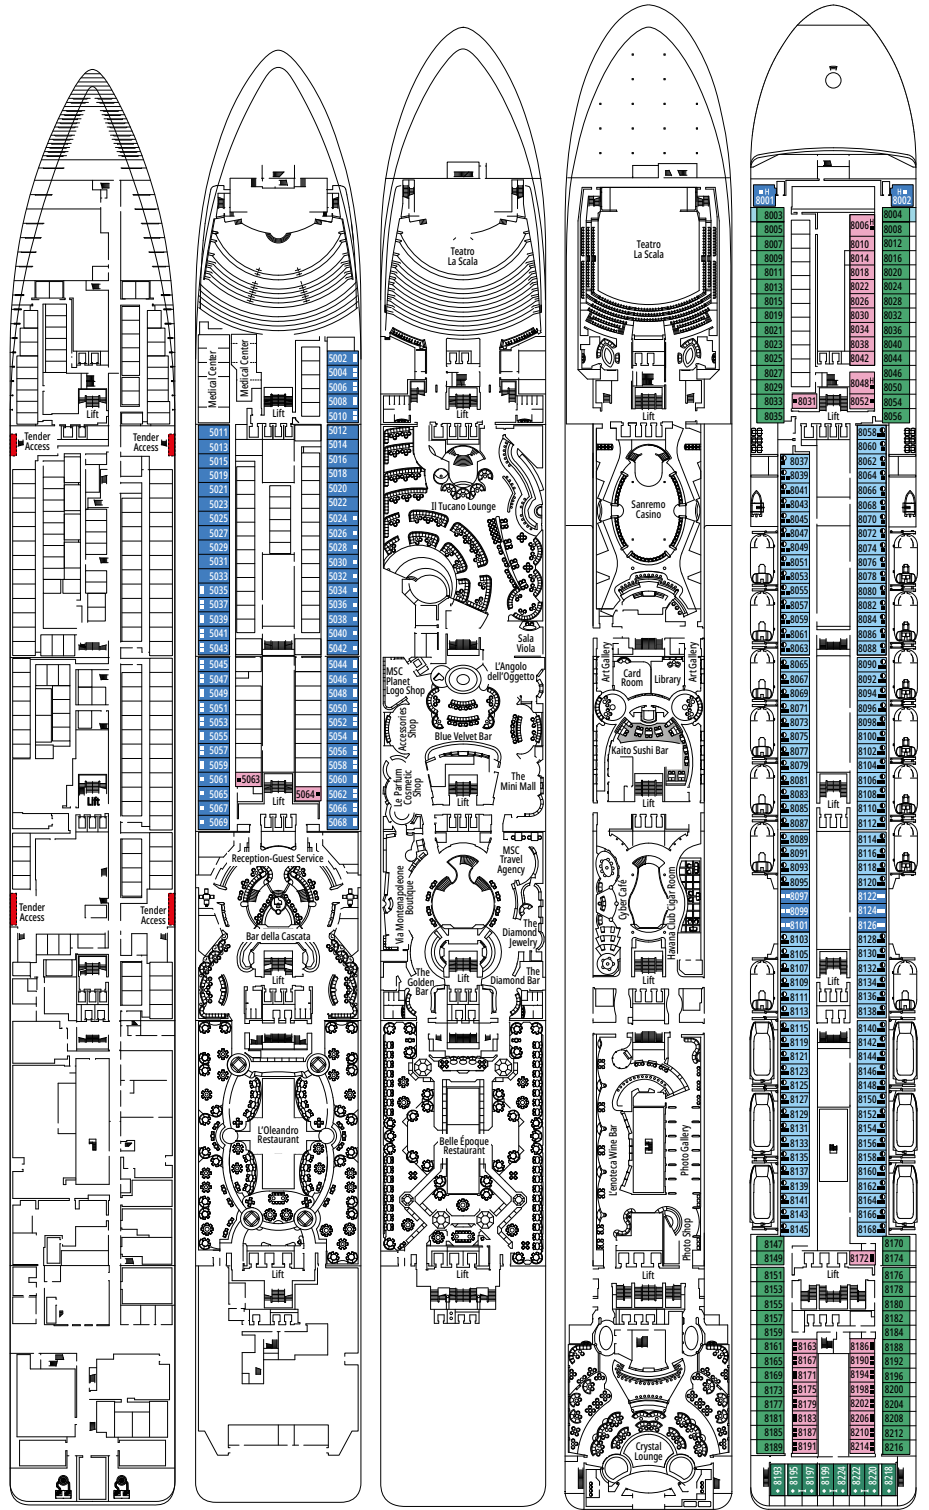

Ship configuration, data and descriptions may be subject to change depending on the season and on the destination and must be verified at the time of booking.