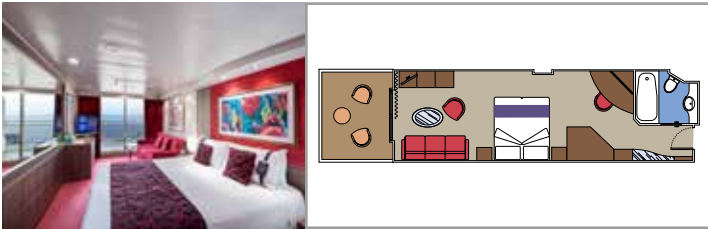

SUITE AUREA

INCLUDED FACILITIES

- Sitting area with sofa
- Spacious wardrobe
- Comfortable double or single beds (on request)
- Bathroom with bathtub, vanity area with hairdryer
- Interactive TV, telephone, safe, minibar and air conditioning
- Wifi connection available (for a fee)

PREMIUM SUITE AUREA

SL1

 ≈26  ≈4  15  4

The images are representative only. Size, layout and furniture may vary (within the same cabin category).

 Cabin size (m²)

 Balcony size (m²)

 Deck location

 Accommodating up to