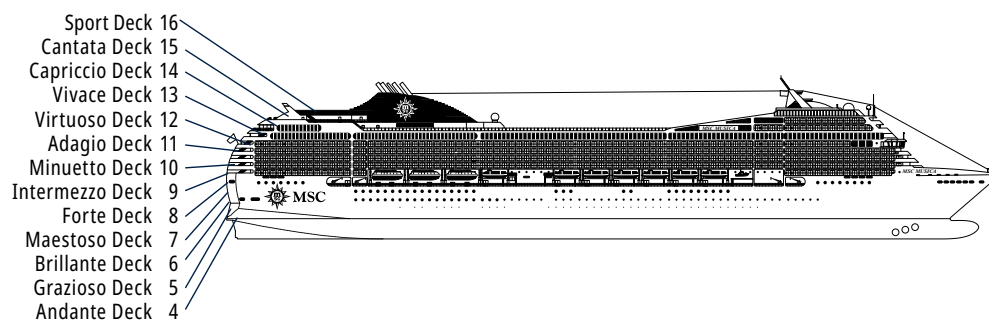

MSC MUSICA

TECHNICAL CHARACTERISTICS OF THE SHIP

RECEPTION-GUEST SERVICE

TECHNICAL CHARACTERISTICS OF THE SHIP

GROSS TONNAGE	92.409
LENGTH / BEAM / HEIGHT	293,80 m / 32,20 m / 59,64 m
DECKS	16, incl. 13 for guests
LIFTS	13
VOLTAGE (IN CABIN)	110/220 volts
MAXIMUM SPEED	23 knots
STABILIZERS	Stabilized with 2 fins
NUMBER OF PASSENGERS	3.223
NUMBER OF CABINS	1.275, incl. 17 for guests with disabilities or reduced mobility
CREW MEMBERS	Approx. 987
POOLS	3, incl. 1 for children
WHIRLPOOLS	4 whirlpool baths