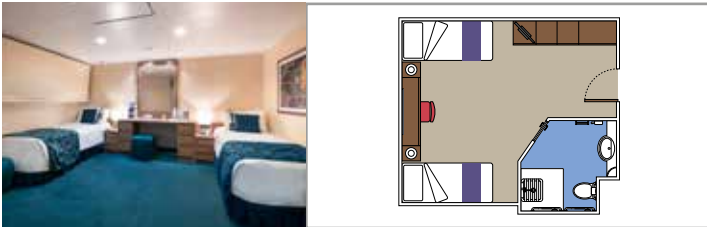

INTERIOR

Available in:

- › **Deluxe Interior (IR2)**
  cabin size ≈21m²; medium deck location (deck 12-14)
- › **Deluxe Interior (IR1)**
  cabin size ≈21m²; low deck location (deck 8-11)

Cabin for guests with disabilities or reduced mobility has only single beds.
The image is representative only; the size, layout and furniture may vary (within the same cabin category).

FACILITIES FOR GUESTS WITH DISABILITIES OR REDUCED MOBILITY

Cabin door width	82 cm
Bathroom door width	91,50 cm
Size of cabin (floor space)	From ≈ 14 m² to ≈ 23 m²
Size of bathroom	4 m²
Is there a fold-down seat in the shower?	Yes
Height of seat from the floor	45 cm
Does the WC seat have grab rails?	Yes
Are wheelchairs available on board?	In limited numbers*
Are all decks/public areas accessible?	Yes
Are all lifeboats wheelchair-accessible?	No**
Do the lifts have deck indicators?	Visual, Audio & Braille
Can severely visually impaired/blind guests be catered for on the cruise?	Only with full-time carer

* Only for embarkation, disembarkation and emergencies.

** In the event of an emergency, dedicated personnel will help guests with disabilities or reduced mobility to board lifeboats.