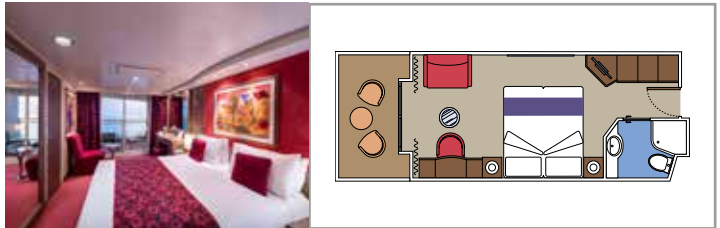

SUITE AUREA

INCLUDED FACILITIES

- Sitting area with sofa
- Spacious wardrobe
- Comfortable double or single beds (on request)
- Bathroom with bathtub, vanity area with hairdryer
- Interactive TV, telephone, safe, minibar and air conditioning
- Wifi connection available (for a fee)

BALCONY

INCLUDED FACILITIES

- Sitting area with sofa
- Comfortable double or single beds (on request)*
- Bathroom with shower, vanity area with hairdryer
- Interactive TV, telephone, safe, minibar and air conditioning
- Wifi connection available (for a fee)

› Medium deck location

DELUXE BALCONY

BR1

 ≈15
  ≈5
  8-9
  2

› Low deck location

DELUXE BALCONY WITH PARTIAL VIEW

BP

 ≈18
  ≈5
  12
  3

- Window with sea view
- Relaxing armchair
- Comfortable double or single beds (on request)*
- Bathroom with shower, vanity area with hairdryer
- Interactive TV, telephone, safe, minibar and air conditioning
- Wifi connection available (for a fee)