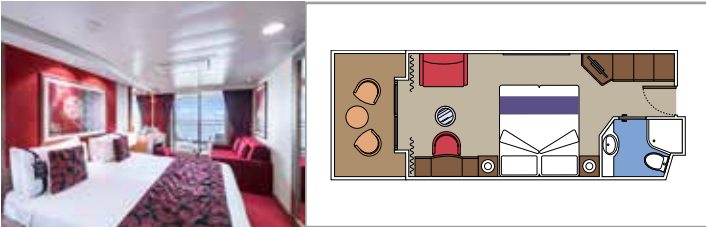

PREMIUM BALCONY

BL1

≈18
≈5
8-9
4

› Low deck location