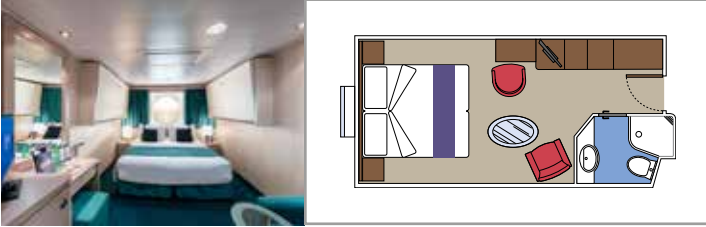

OCEAN VIEW

INCLUDED FACILITIES

- Window with sea view
- Relaxing armchair
- Comfortable double or single beds (on request)*
- Bathroom with shower, vanity area with hairdryer
- Interactive TV, telephone, safe, minibar and air conditioning
- Wifi connection available (for a fee)

*Cabin for guests with disabilities or reduced mobility has only single beds.

DELUXE OCEAN VIEW

OR2

≈16
8
4

› Medium deck location