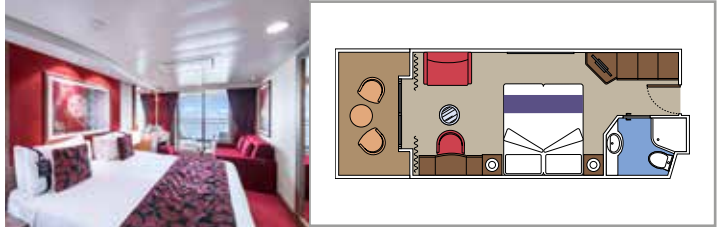

SUITE AUREA

INCLUDED FACILITIES

- Sitting area with sofa
- Spacious wardrobe
- Comfortable double or single beds (on request)
- Bathroom with bathtub, vanity area with hairdryer
- Interactive TV, telephone, safe, minibar and air conditioning
- Wifi connection available (for a fee)

BALCONY

INCLUDED FACILITIES

- Sitting area with sofa
- Comfortable double or single beds (on request)*
- Bathroom with shower, vanity area with hairdryer
- Interactive TV, telephone, safe, minibar and air conditioning
- Wifi connection available (for a fee)

*Cabin for guests with disabilities or reduced mobility has only single beds (except cabin 15025)

DELUXE BALCONY AUREA

BA

 ≈18
  ≈5
  9-11
  3

› Best ship position

PREMIUM BALCONY

BL2

 ≈18
  ≈5
  10-15
  3

- Window with sea view
- Relaxing armchair
- Comfortable double or single beds (on request)*
- Bathroom with shower, vanity area with hairdryer
- Interactive TV, telephone, safe, minibar and air conditioning
- Wifi connection available (for a fee)