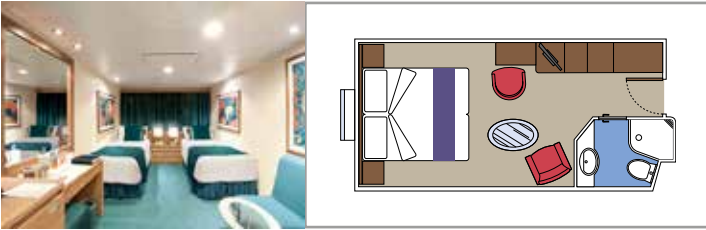

DELUXE OCEAN VIEW WITH OBSTRUCTED VIEW

00

≈16
8
4

The images are representative only. Size, layout and furniture may vary (within the same cabin category).

Cabin size (m²)

Balcony size (m²)

Deck location

Accommodating up to