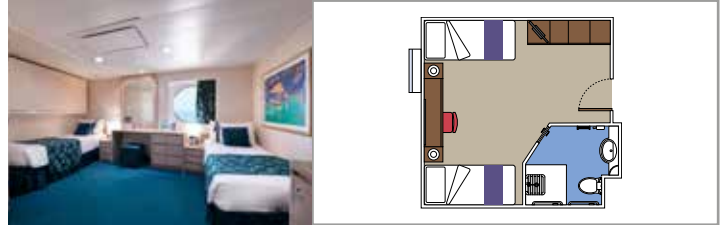

OCEAN VIEW

Available in:

- › **Deluxe Ocean View (OR2)**
  cabin size ≈19m²; low deck location (deck 8)