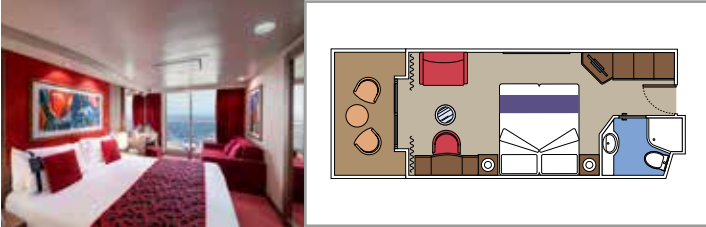

SUITE AUREA

INCLUDED FACILITIES

- Sitting area with sofa
- Spacious wardrobe
- Comfortable double or single beds (on request)
- Bathroom with bathtub, vanity area with hairdryer
- Interactive TV, telephone, safe, minibar and air conditioning
- Wifi connection available (for a fee)

BALCONY

INCLUDED FACILITIES

- Sitting area with sofa
- Comfortable double or single beds (on request)*
- Bathroom with shower, vanity area with hairdryer
- Interactive TV, telephone, safe, minibar and air conditioning
- Wifi connection available (for a fee)

*Cabin for guests with disabilities or reduced mobility has only single beds (except cabin 15025)

DELUXE BALCONY AUREA

BA

 ≈18
  ≈5
  9-11
  3

› Best ship position

PREMIUM BALCONY

BL2

 ≈18
  ≈5
  10-15
  3

- Window with sea view
- Relaxing armchair
- Comfortable double or single beds (on request)*
- Bathroom with shower, vanity area with hairdryer
- Interactive TV, telephone, safe, minibar and air conditioning
- Wifi connection available (for a fee)