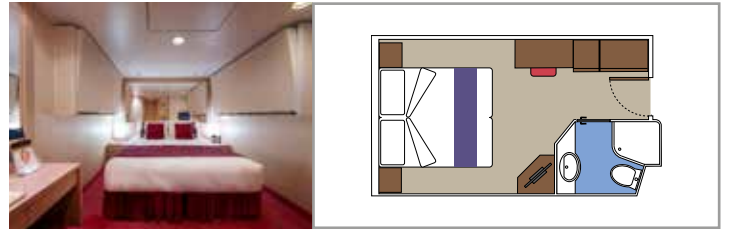

DELUXE INTERIOR

IR1

≈14
5-11
4

› Low deck location

The images are representative only. Size, layout and furniture may vary (within the same cabin category).

Cabin size (m²)

Balcony size (m²)

Deck location

Accommodating up to